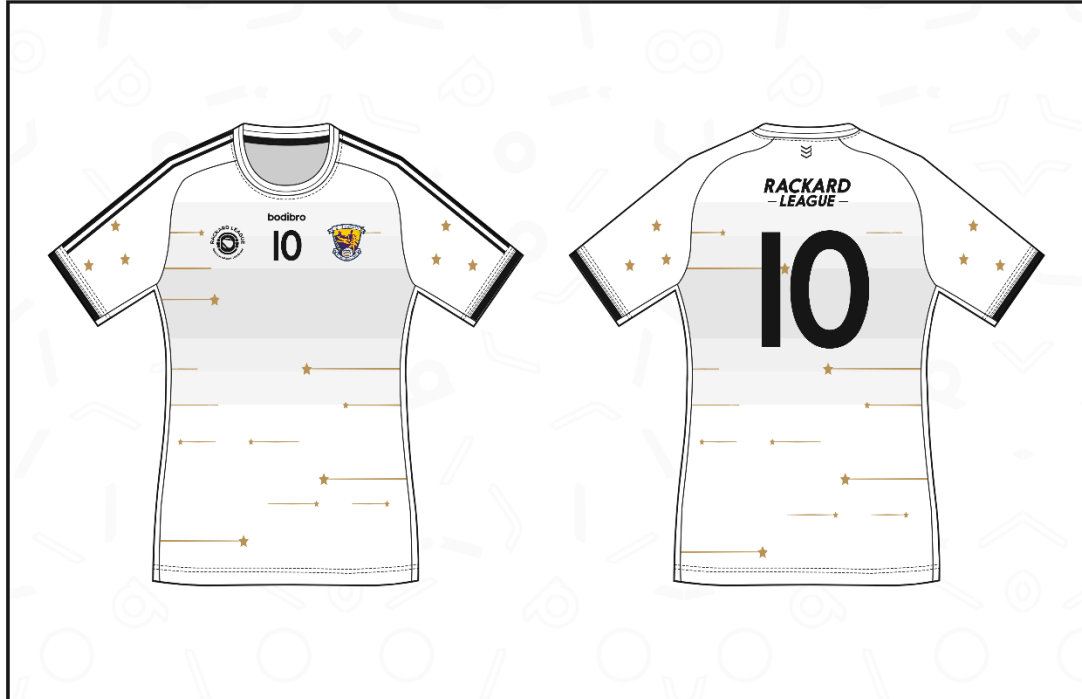

STARZ [Official Match Jersey]		
	- 100% Polyester	☐ White	CUSTOMER: Wexford R.League
	- Bold Sublimated Graphics	☒ Gold	DATE: 10-09-2018
- Player Fit, Ladies Fit or Normal Fit Available	☐ Black	APPROVAL: <i>Ben Brasner</i>