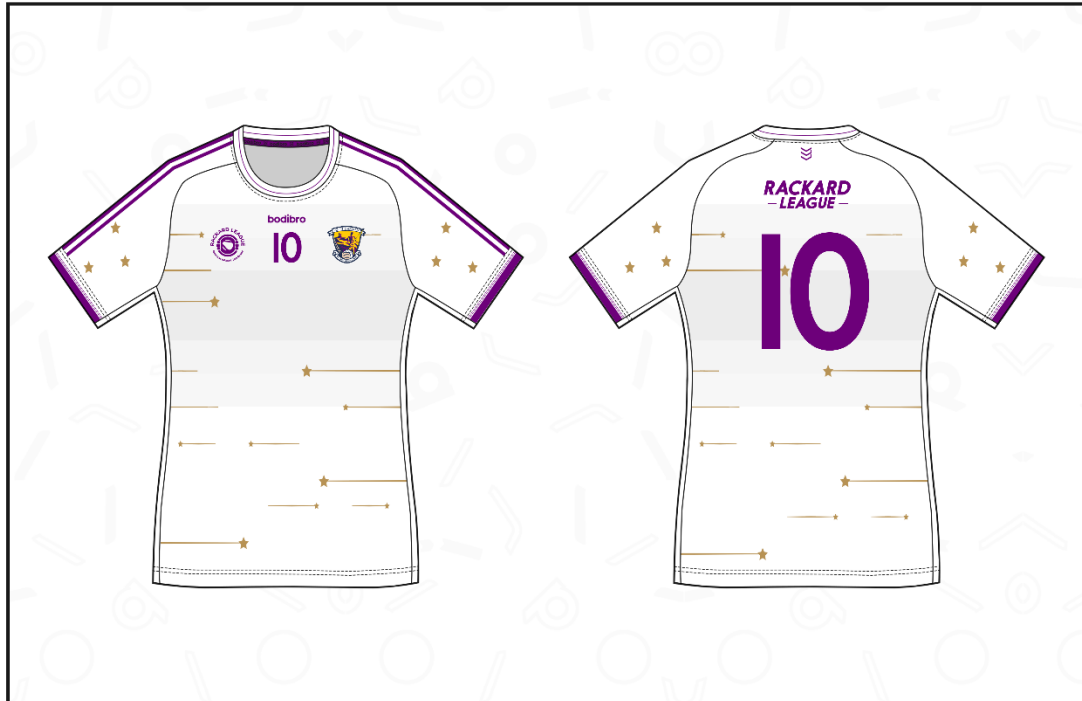

bodibro		STARZ [Official Match Jersey]	
	- 100% Polyester	☐ White	CUSTOMER: Wexford R.League	
	- Bold Sublimated Graphics	☒ Gold	DATE: 10-09-2018	
- Player Fit, Ladies Fit or Normal Fit Available	☒ Wexford Purple	APPROVAL: <i>Ben Brasner</i>